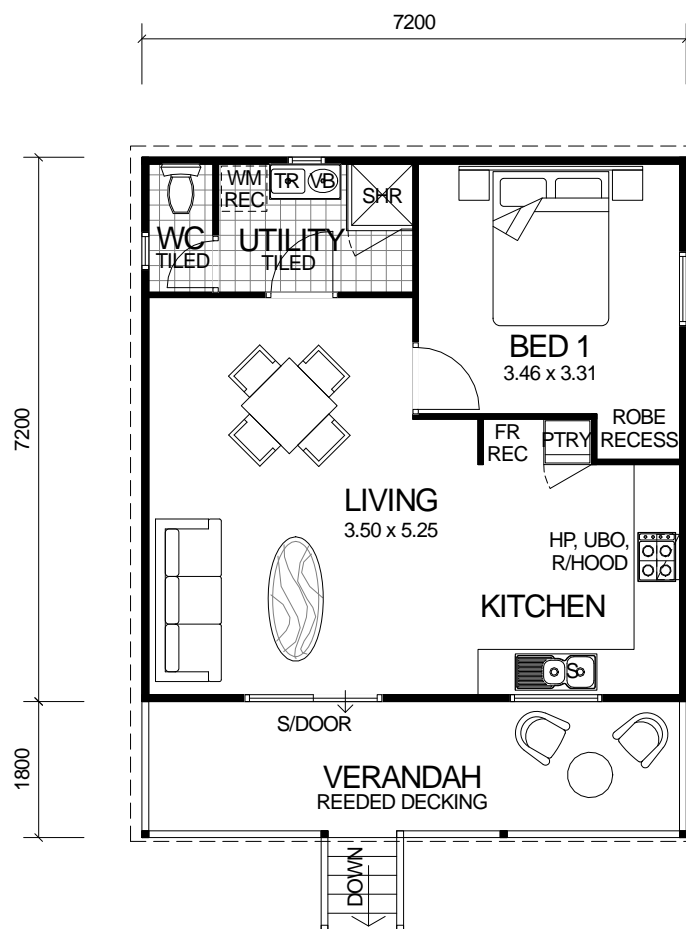

COTTAGE SERIES

DESIGN FEATURES

- SMART GLASS TO ALL ALUMINIUM WINDOWS & DOORS IN CLIMATE ZONES 4 & 5.
- CEILING FAN INCLUDED IN LIVING TO CLIMATE ZONES 4 & 5.
- STAINLESS STEEL APPLIANCES.
- 2.4m CEILING LEVEL.

1 BEDROOM x 1 BATHROOM

"COTTAGE SERIES"

NOTE: LOCK UP KITS CAN BE SUPPLIED ON ELEVATED SUB-FLOOR SYSTEM OR CONCRETE SLAB.

GETAWAY HOMES © COPYRIGHT

AREA	
HOUSE:	51.84m ²
VERANDAH:	12.96m ²
TOTAL:	64.80m ²