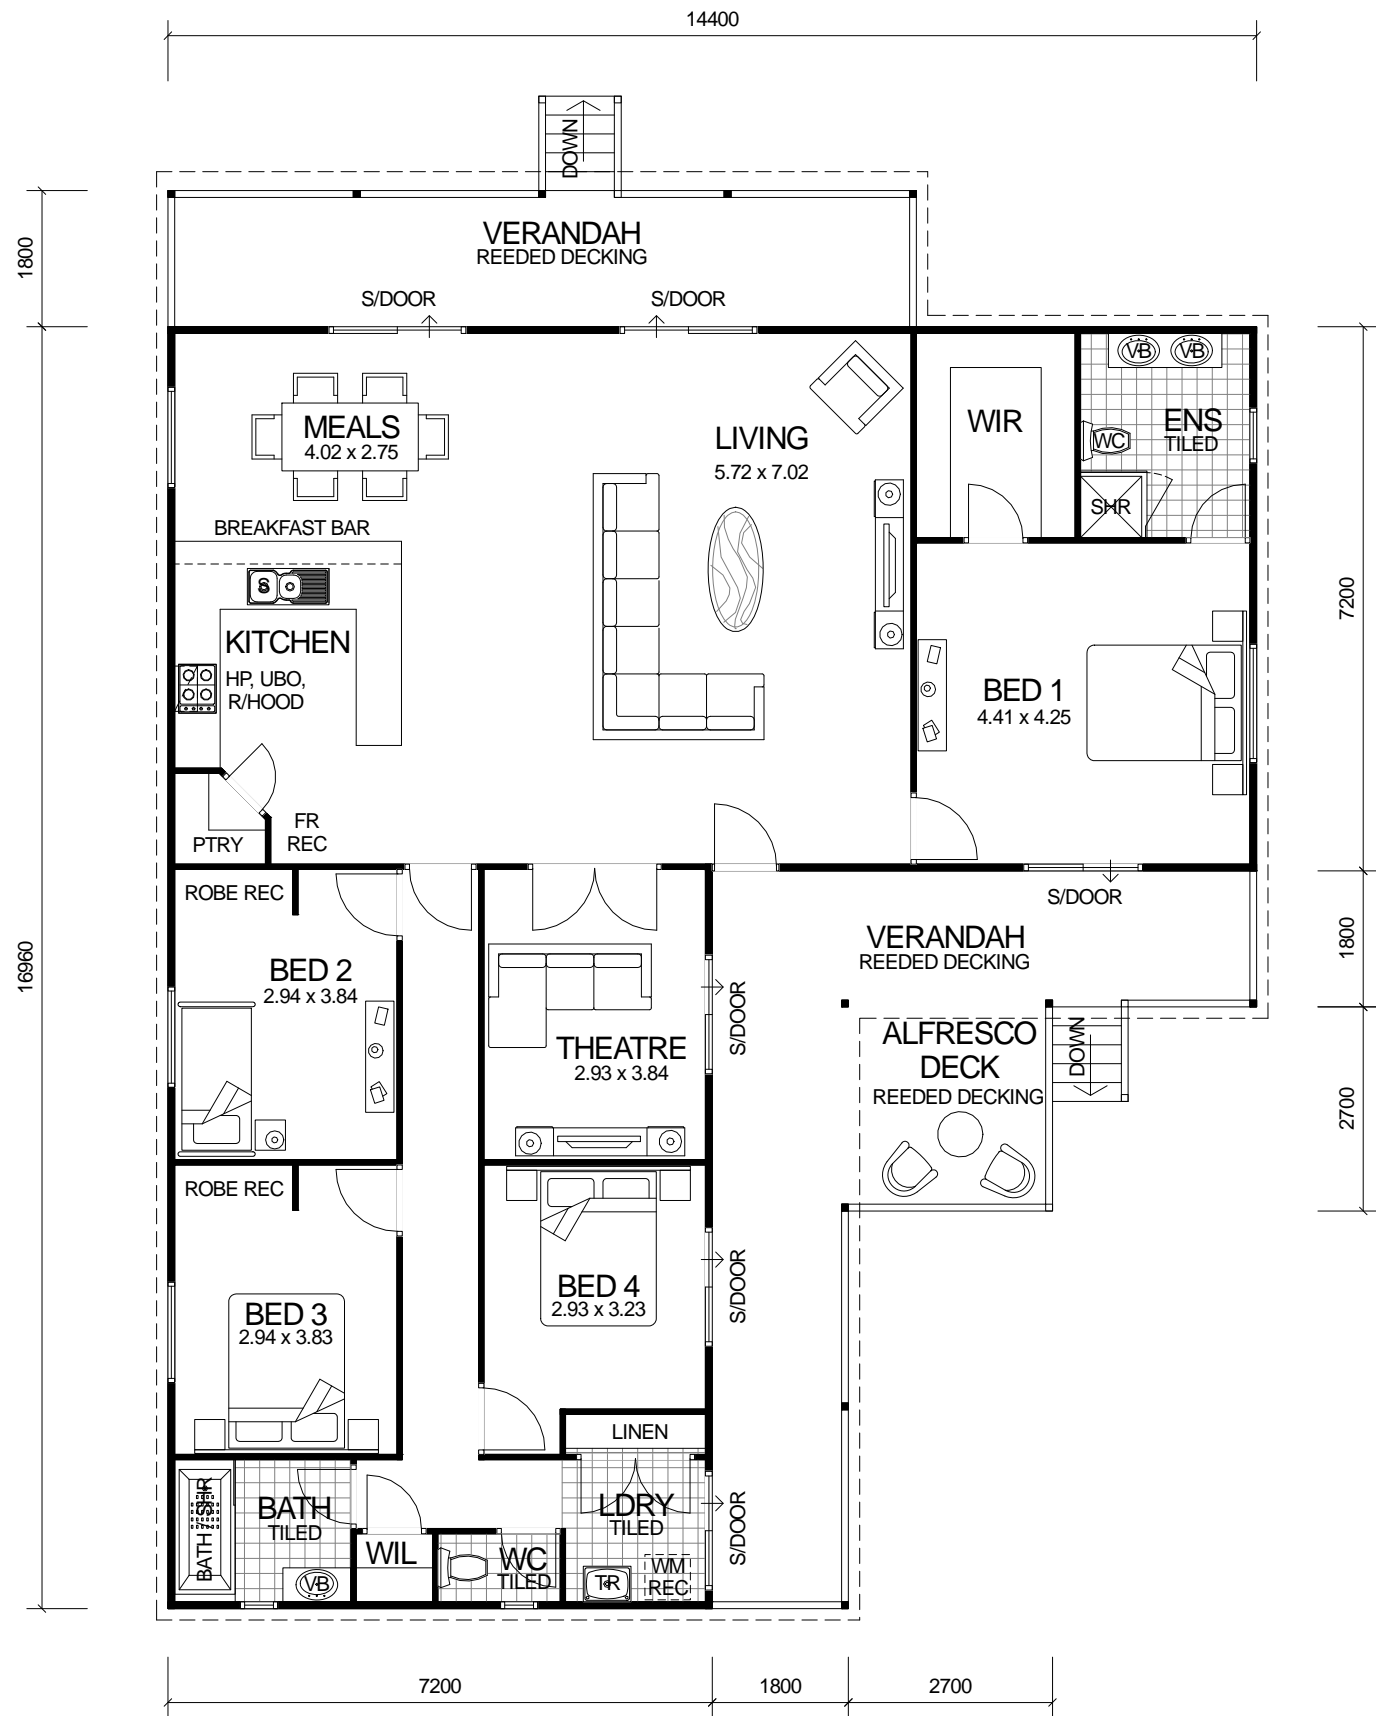

PANORAMA SERIES

DESIGN FEATURES

- SMART GLASS TO ALL ALUMINIUM WINDOWS & DOORS IN CLIMATE ZONES 4 & 5.
- STAINLESS STEEL APPLIANCES.
- WALK IN PANTRY.
- BREAKFAST BAR.
- HIS & HERS VANITY BASINS TO ENSUITE.
- ALFRESCO DECK 2.7m x 2.7m INCLUDED ON STUMPED HOMES.
- 2.4m CEILING LEVEL.

4 BEDROOM x 2 BATHROOM WITH THEATRE
VERSION 1

"PANORAMA SERIES"

NOTE: LOCK UP KITS CAN BE SUPPLIED ON ELEVATED SUB-FLOOR SYSTEM OR CONCRETE SLAB.

GETAWAY HOMES © COPYRIGHT

AREA	
HOUSE:	173.95m ²
VERANDAH:	45.11m ²
DECKING:	7.29m ²
TOTAL:	226.35m²