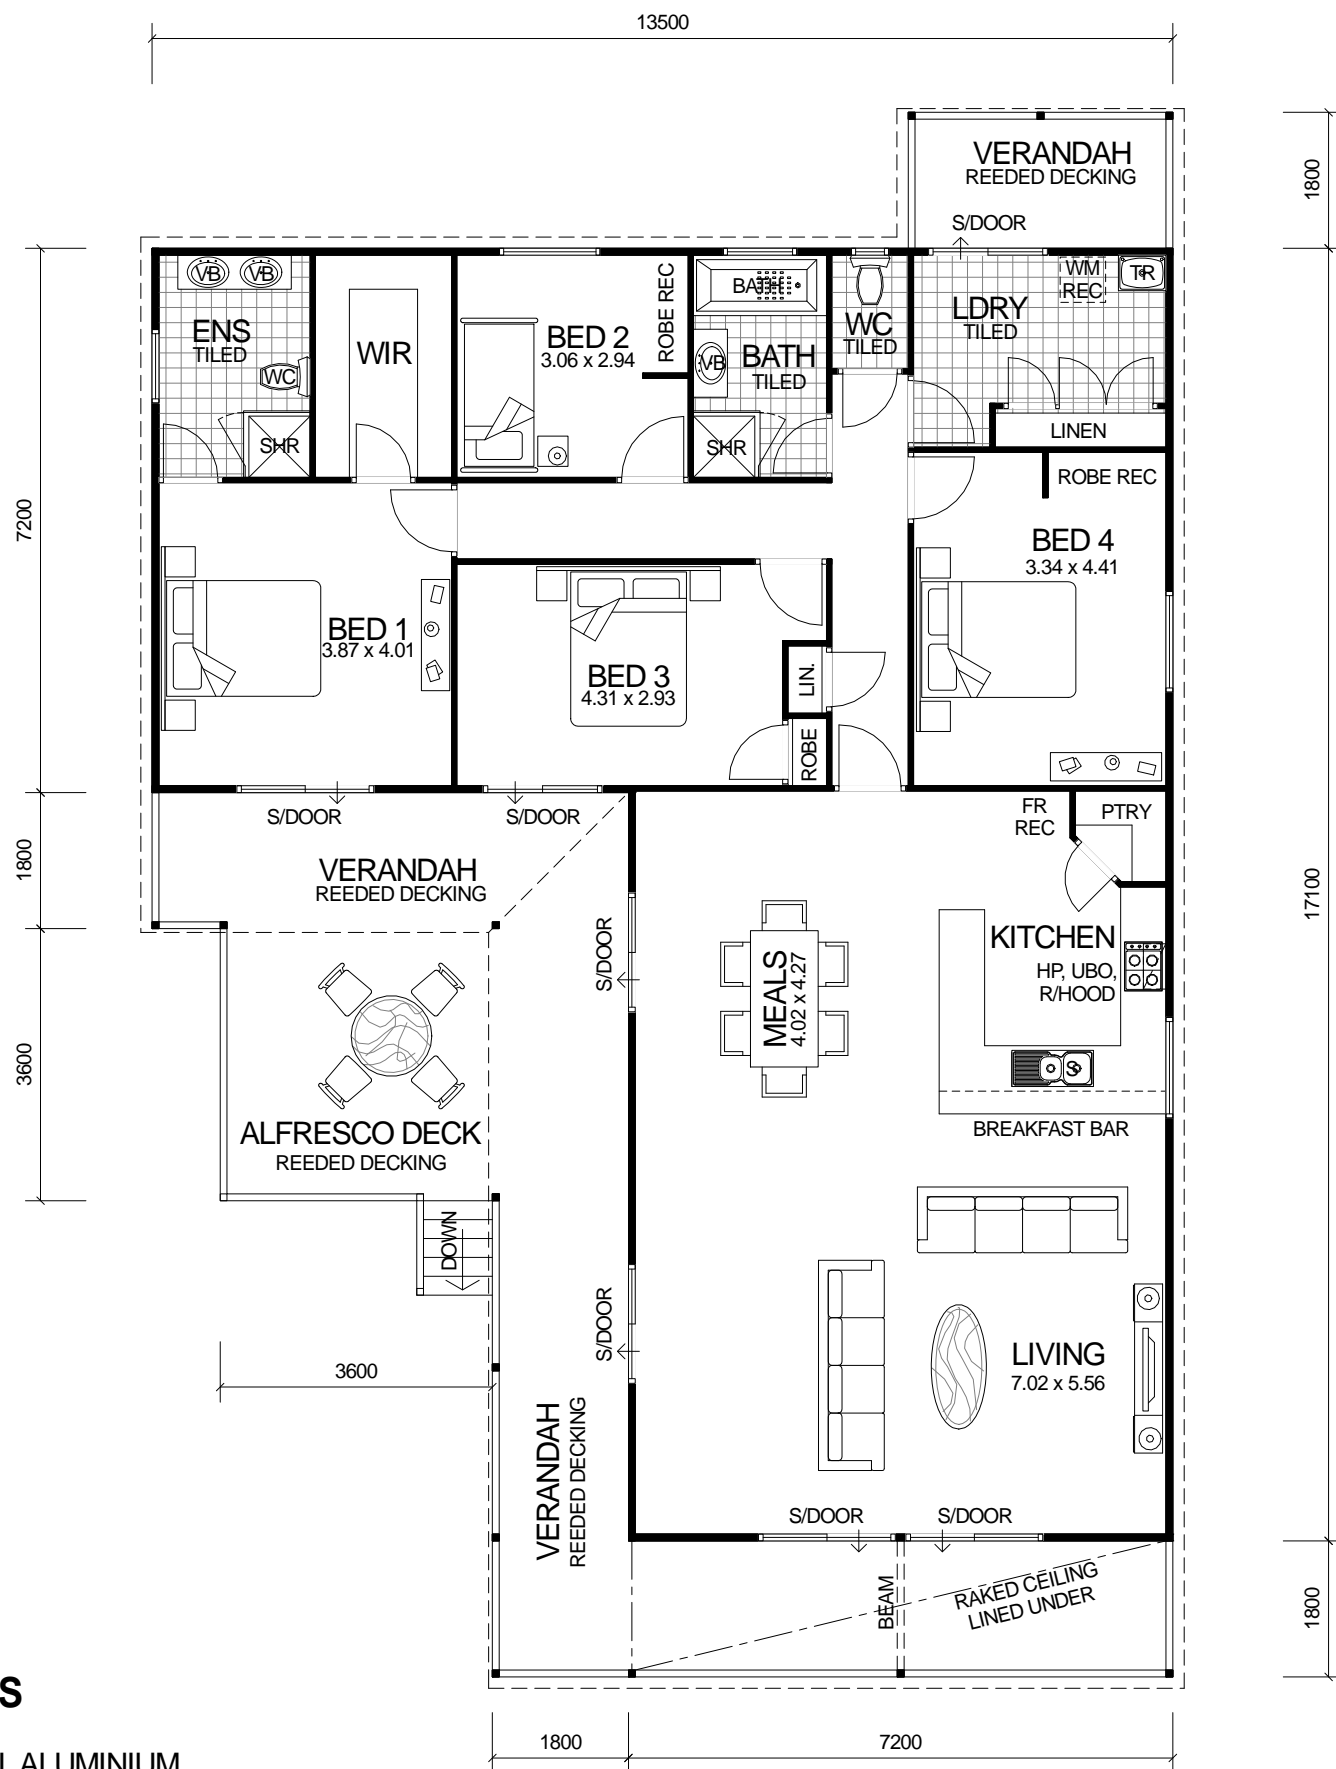

PANORAMA SERIES

DESIGN FEATURES

- SMART GLASS TO ALL ALUMINIUM WINDOWS & DOORS IN CLIMATE ZONES 4 & 5.
- STAINLESS STEEL APPLIANCES.
- WALK IN PANTRY.
- BREAKFAST BAR.
- HIS & HERS VANITY BASINS TO ENSUITE.
- ALFRESCO DECK 3.6m x 3.6m INCLUDED ON STUMPED HOMES.
- LINED & RAKED CEILING TO FRONT VERANDAH.
- 2.4m CEILING LEVEL.

4 BEDROOM x 2 BATHROOM - VERSION 2

"PANORAMA SERIES"

NOTE: LOCK UP KITS CAN BE SUPPLIED ON ELEVATED SUB-FLOOR SYSTEM OR CONCRETE SLAB.

GETAWAY HOMES © COPYRIGHT

AREA	
HOUSE:	168.48m ²
VERANDAHS:	48.42m ²
DECKING:	12.96m ²
TOTAL:	229.86m²