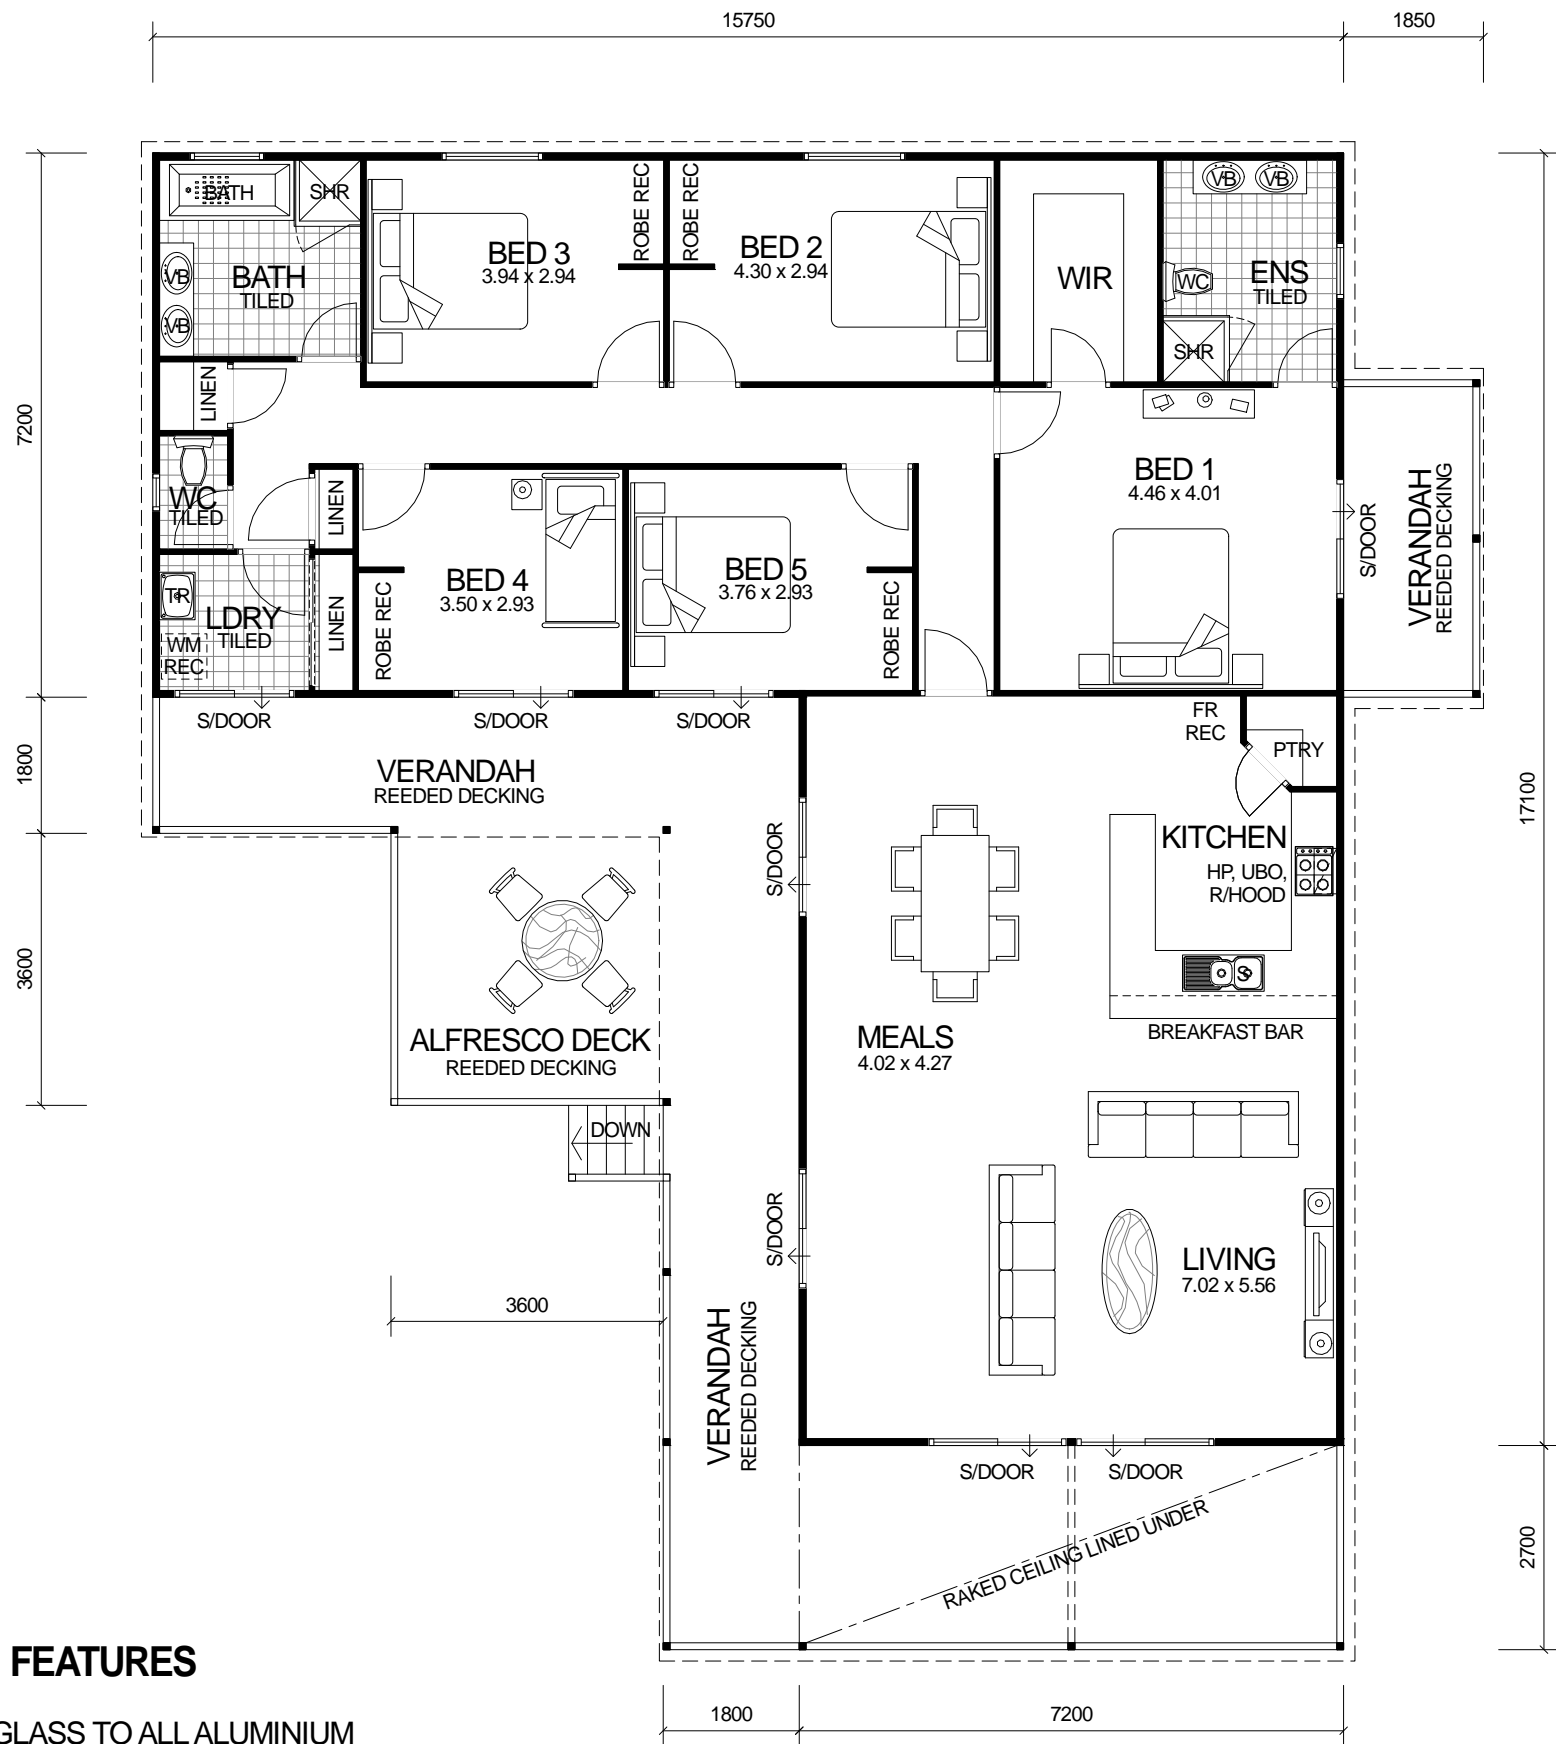

PANORAMA SERIES

DESIGN FEATURES

- SMART GLASS TO ALL ALUMINIUM WINDOWS & DOORS IN CLIMATE ZONES 4 & 5.
- STAINLESS STEEL APPLIANCES.
- WALK IN PANTRY.
- BREAKFAST BAR.
- HIS & HERS VANITY BASINS TO ENSUITE.
- ALFRESCO DECK 3.6m x 3.6m INCLUDED ON STUMPED HOMES.
- LINED & RAKED CEILING TO FRONT VERANDAH.
- 2.4m CEILING LEVEL.

5 BEDROOM x 2 BATHROOM

"PANORAMA SERIES"

NOTE: LOCK UP KITS CAN BE SUPPLIED ON ELEVATED SUB-FLOOR SYSTEM OR CONCRETE SLAB.

GETAWAY HOMES © COPYRIGHT

AREA	
HOUSE:	184.68m ²
VERANDAHS:	61.83m ²
DECKING:	12.96m ²
TOTAL:	259.47m²