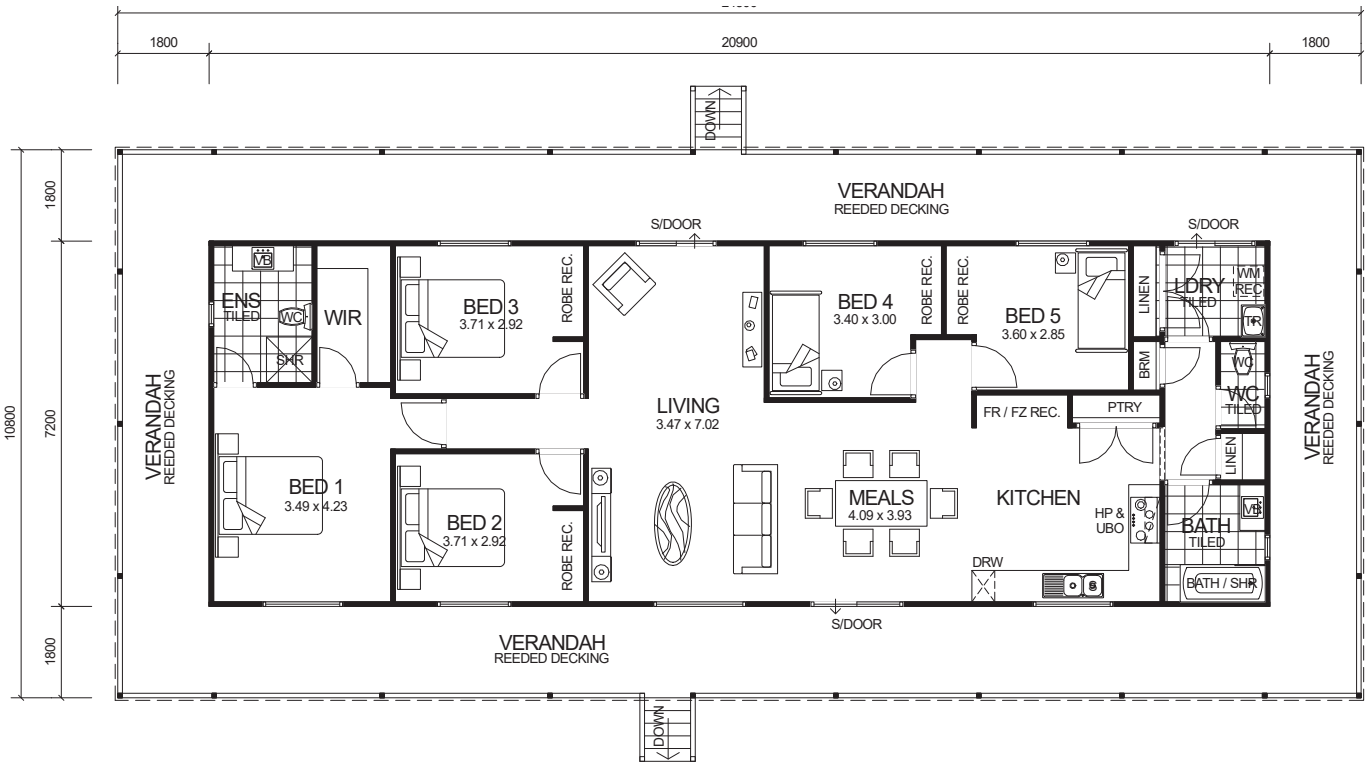

HOMESTEAD SERIES

DESIGN FEATURES

- SMART GLASS TO ALL ALUMINIUM WINDOWS & DOORS IN CLIMATE ZONES 4 & 5.
- STAINLESS STEEL APPLIANCES.
- LARGE BUILT IN PANTRY.
- 1200W VANITY BASIN TO ENSUITE.
- 2.4m CEILING LEVEL.

CUSTOM 5 BEDROOM x 2 BATHROOM

"HOMESTEAD SERIES"

NOTE: ALL HOMES CAN BE FULLY BUILT OR BUILT TO LOCKUP STAGE ON A SUB-FLOOR SYSTEM AND POLES OR A CONCRETE SLAB

GETAWAY HOMES ©COPYRIGHT

OVERALL SIZE:	
Width	10.80m
Length	24.50m

<u>AREA</u>	
HOUSE:	150.48m ²
VERANDAH:	114.12m ²
TOTAL:	264.60m²